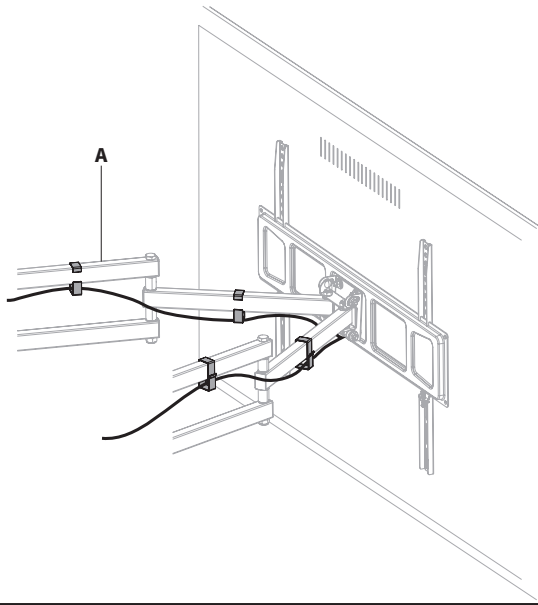

STEP 1 (Continued)

OPTION B: Concrete/Brick Wall Installation

Use Mount **(A)** to mark mounting holes on the wall. Using a 3/8" (10mm) drill bit, drill holes at least 2.4" (60mm) deep into marked locations. Press Concrete Anchors **(W-B)** into holes, then attach Mount **(A)** to wall using ST6.3x55 Screws **(W-A)** with Washers **(W-C)**.

STEP 2

With the TV face down on a flat surface, secure VESA Brackets (**B**) to the TV using Screws (**M-A through M-E**), Washers (**M-F**) and Spacers (**M-G, M-H**).

STEP 3

Hang Vesa Brackets (B) onto Mount (A), and secure by tightening security screws on the underside of VESA Brackets (B) using a phillips screwdriver.

STEP 4

Manage cables using cable clips located on Mount (A).

STEP 5

Use Wrench (T-A) to adjust the tilt and rotation to the desired positions.

Note: Adjust to the desired angle then tighten the screws using the tool as shown, alternating from each screw as you tighten them.