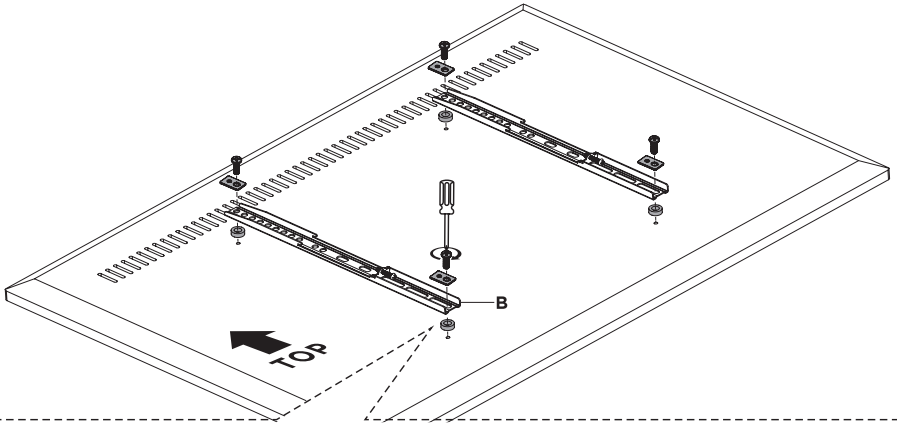

ASSEMBLY STEPS

STEP 1

OPTION A: Wood Stud Wall Installation

Use Mount (A) to mark mounting holes on the wall where studs are located. Use of a stud finder and a level is highly recommended. Using a 3/16" (4.5mm) drill bit, drill holes at least 2.2" (55mm) deep into marked locations. Attach mount to wall using ST6.3x55 Screws (W-A) with Washers (W-C).

STEP 1 (Continued)

OPTION B: Concrete/Brick Wall Installation

Use Mount **(A)** to mark mounting holes on the wall. Using a 3/8" (10mm) drill bit, drill holes at least 2.4" (60mm) deep into marked locations. Press Concrete Anchors **(W-B)** into holes, then attach Mount **(A)** to wall using ST6.3x55 Screws **(W-A)** with Washers **(W-C)**.

STEP 2

With the TV face down on a flat surface, secure VESA Brackets (**B**) to the TV using Screws (**M-A through M-E**), Washers (**M-F**) and Spacers (**M-G, M-H**).

STEP 3

Hang Vesa Brackets (B) onto Mount (A), and secure by tightening security screws on the underside of VESA Brackets (B) using a phillips screwdriver.

STEP 4

Manage cables using cable clips located on Mount (A).

STEP 5

Use Wrench (T-A) to adjust the tilt and rotation to the desired positions.

Note: Adjust to the desired angle then tighten the screws using the tool as shown, alternating from each screw as you tighten them.