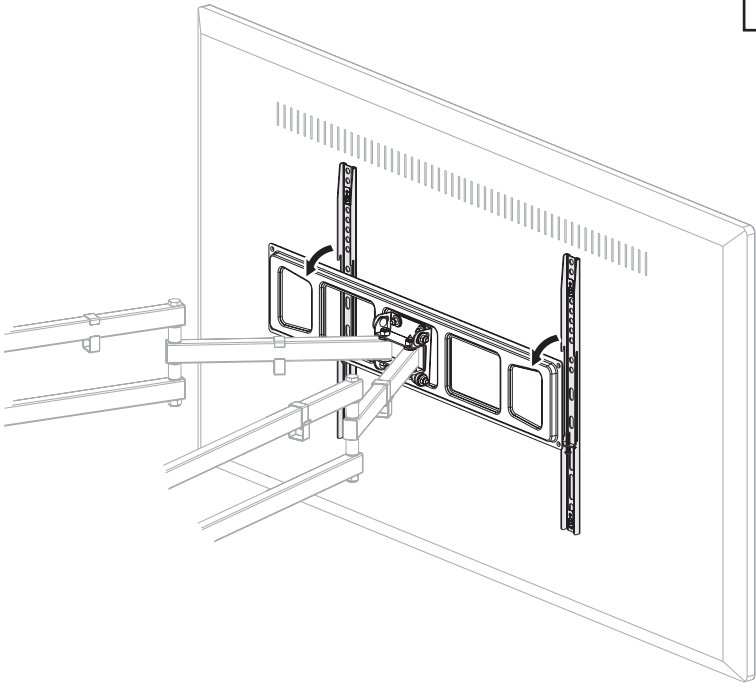

ASSEMBLY STEPS

STEP 1

OPTION A: Wood Stud Wall Installation

Use Mount (A) to mark mounting holes on the wall where studs are located. Use of a stud finder and a level is highly recommended. Using a 3/16" (4.5mm) drill bit, drill holes at least 2.2" (55mm) deep into marked locations. Attach mount to wall using ST6.3x55 Screws (W-A) with Washers (W-C).

STEP 1 (Continued)

OPTION B: Concrete/Brick Wall Installation

Use Mount **(A)** to mark mounting holes on the wall. Using a 3/8" (10mm) drill bit, drill holes at least 2.4" (60mm) deep into marked locations. Press Concrete Anchors **(W-B)** into holes, then attach Mount **(A)** to wall using ST6.3x55 Screws **(W-A)** with Washers **(W-C)**.

STEP 2

With the TV face down on a flat surface, secure VESA Brackets (**B**) to the TV using Screws (**M-A through M-E**), Washers (**M-F**) and Spacers (**M-G, M-H**).

STEP 3

Hang Vesa Brackets (B) onto Mount (A), and secure by tightening security screws on the underside of VESA Brackets (B) using a phillips screwdriver.

STEP 4

Manage cables using cable clips located on Mount (A).

STEP 5

Use Wrench (T-A) to adjust the tilt and rotation to the desired positions.

Note: Adjust to the desired angle then tighten the screws using the tool as shown, alternating from each screw as you tighten them.