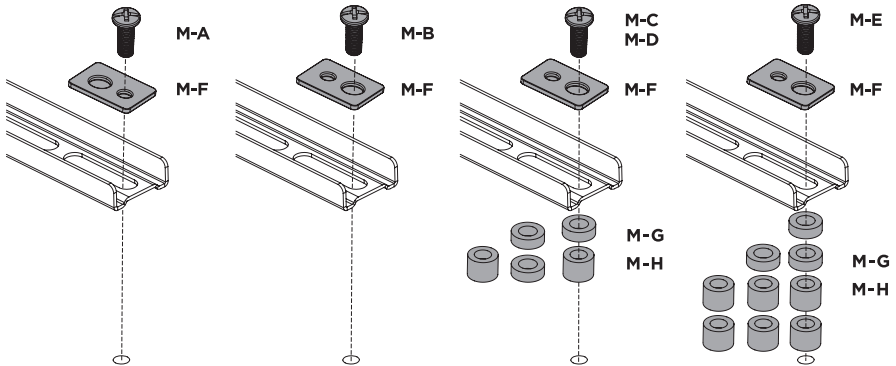

ASSEMBLY STEPS

STEP 1

OPTION A: Wood Stud Wall Installation

Use Mount (A) to mark mounting holes on the wall where studs are located. Use of a stud finder and a level is highly recommended. Using a 3/16" (4.5mm) drill bit, drill holes at least 2.2" (55mm) deep into marked locations. Attach mount to wall using ST6.3x55 Screws (W-A) with Washers (W-C).

STEP 1 (Continued)

OPTION B: Concrete/Brick Wall Installation

Use Mount **(A)** to mark mounting holes on the wall. Using a 3/8" (10mm) drill bit, drill holes at least 2.4" (60mm) deep into marked locations. Press Concrete Anchors **(W-B)** into holes, then attach Mount **(A)** to wall using ST6.3x55 Screws **(W-A)** with Washers **(W-C)**.

STEP 2

With the TV face down on a flat surface, secure VESA Brackets (**B**) to the TV using Screws (**M-A through M-E**), Washers (**M-F**) and Spacers (**M-G, M-H**).

STEP 3

Hang Vesa Brackets (B) onto Mount (A), and secure by tightening security screws on the underside of VESA Brackets (B) using a phillips screwdriver.

STEP 4

Manage cables using cable clips located on Mount (A).

STEP 5

Use Wrench (T-A) to adjust the tilt and rotation to the desired positions.

Note: Adjust to the desired angle then tighten the screws using the tool as shown, alternating from each screw as you tighten them.