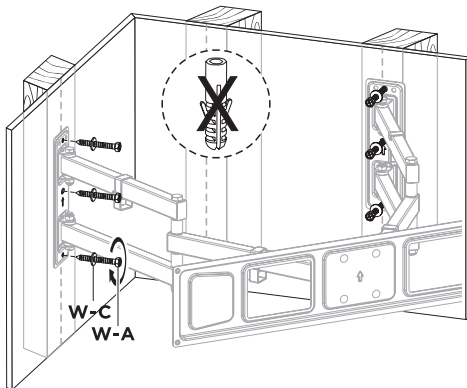

ASSEMBLY STEPS

STEP 1

OPTION A: Wood Stud Wall Installation

Use Mount (A) to mark mounting holes on the wall where studs are located. Use of a stud finder and a level is highly recommended. Using a 3/16" (4.5mm) drill bit, drill holes at least 2.2" (55mm) deep into marked locations. Attach mount to wall using ST6.3x55 Screws (W-A) with Washers (W-C).