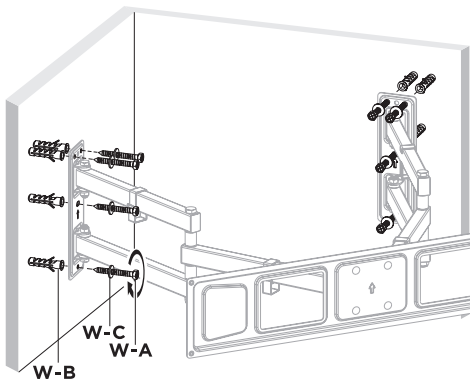

ASSEMBLY STEPS

STEP 1

OPTION A: Wood Stud Wall Installation

Use Mount (A) to mark mounting holes on the wall where studs are located. Use of a stud finder and a level is highly recommended. Using a 3/16" (4.5mm) drill bit, drill holes at least 2.2" (55mm) deep into marked locations. Attach mount to wall using ST6.3x55 Screws (W-A) with Washers (W-C).

STEP 1 (Continued)

OPTION B: Concrete/Brick Wall Installation

Use Mount **(A)** to mark mounting holes on the wall. Using a 3/8" (10mm) drill bit, drill holes at least 2.4" (60mm) deep into marked locations. Press Concrete Anchors **(W-B)** into holes, then attach Mount **(A)** to wall using ST6.3x55 Screws **(W-A)** with Washers **(W-C)**.

STEP 2

With the TV face down on a flat surface, secure VESA Brackets (**B**) to the TV using Screws (**M-A through M-E**), Washers (**M-F**) and Spacers (**M-G, M-H**).

STEP 3

Hang Vesa Brackets (B) onto Mount (A), and secure by tightening security screws on the underside of VESA Brackets (B) using a phillips screwdriver.