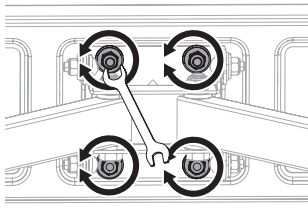

STEP 2

With the TV face down on a flat surface, secure VESA Brackets (**B**) to the TV using Screws (**M-A through M-E**), Washers (**M-F**) and Spacers (**M-G, M-H**).

STEP 3

Hang Vesa Brackets (B) onto Mount (A), and secure by tightening security screws on the underside of VESA Brackets (B) using a phillips screwdriver.

STEP 4

Manage cables using cable clips located on Mount (A).

STEP 5

Use Wrench (T-A) to adjust the tilt and rotation to the desired positions.

Note: Adjust to the desired angle then tighten the screws using the tool as shown, alternating from each screw as you tighten them.