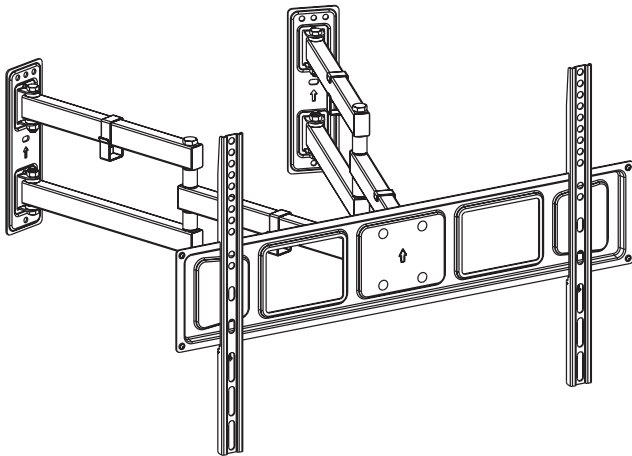

Corner TV Wall Mount

Instruction Manual

SKU: MOUNT-CR70C

Scan the QR code with your mobile device or follow the link for helpful videos and specifications related to this product.

<https://vivo-us.com/products/mount-cr70c>

WARNING: CHOKING HAZARD

SMALL PARTS - NOT FOR CHILDREN UNDER 3 YEARS. ADULT SUPERVISION IS REQUIRED.

PACKAGE CONTENTS

A (x1)
Mount

B (x2)
VESA Bracket

M-A (x4)
M5x14

M-B (x4)
M6x14

M-C (x4)
M6x30

STEP 2

With the TV face down on a flat surface, secure VESA Brackets (**B**) to the TV using Screws (**M-A through M-E**), Washers (**M-F**) and Spacers (**M-G, M-H**).

STEP 3

Hang Vesa Brackets (B) onto Mount (A), and secure by tightening security screws on the underside of VESA Brackets (B) using a phillips screwdriver.