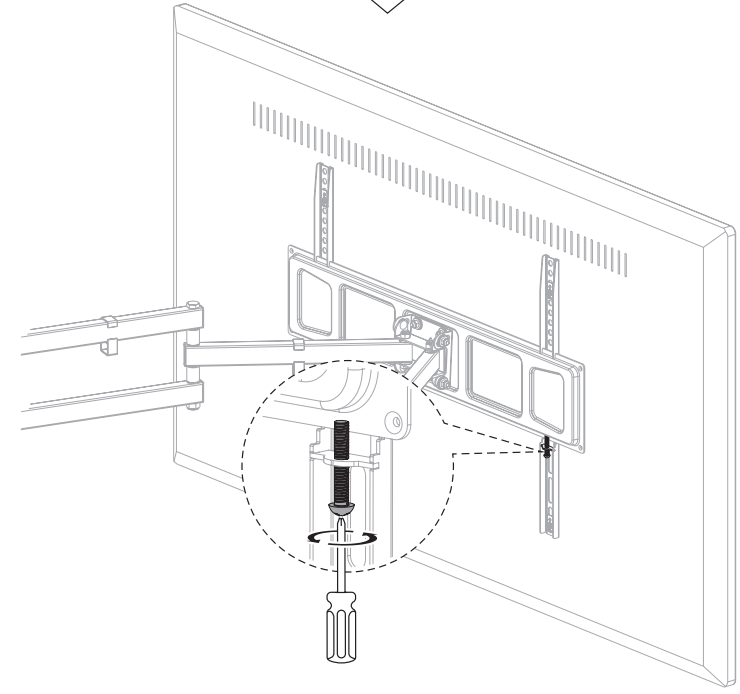

ASSEMBLY STEPS

STEP 1

OPTION A: Wood Stud Wall Installation

Use Mount (A) to mark mounting holes on the wall where studs are located. Use of a stud finder and a level is highly recommended. Using a 3/16" (4.5mm) drill bit, drill holes at least 2.2" (55mm) deep into marked locations. Attach mount to wall using ST6.3x55 Screws (W-A) with Washers (W-C).

STEP 1 (Continued)

OPTION B: Concrete/Brick Wall Installation

Use Mount **(A)** to mark mounting holes on the wall. Using a 3/8" (10mm) drill bit, drill holes at least 2.4" (60mm) deep into marked locations. Press Concrete Anchors **(W-B)** into holes, then attach Mount **(A)** to wall using ST6.3x55 Screws **(W-A)** with Washers **(W-C)**.

STEP 2

With the TV face down on a flat surface, secure VESA Brackets (**B**) to the TV using Screws (**M-A through M-E**), Washers (**M-F**) and Spacers (**M-G, M-H**).

STEP 3

Hang Vesa Brackets (B) onto Mount (A), and secure by tightening security screws on the underside of VESA Brackets (B) using a phillips screwdriver.

STEP 4

Manage cables using cable clips located on Mount (A).

STEP 5

Use Wrench (T-A) to adjust the tilt and rotation to the desired positions.

Note: Adjust to the desired angle then tighten the screws using the tool as shown, alternating from each screw as you tighten them.