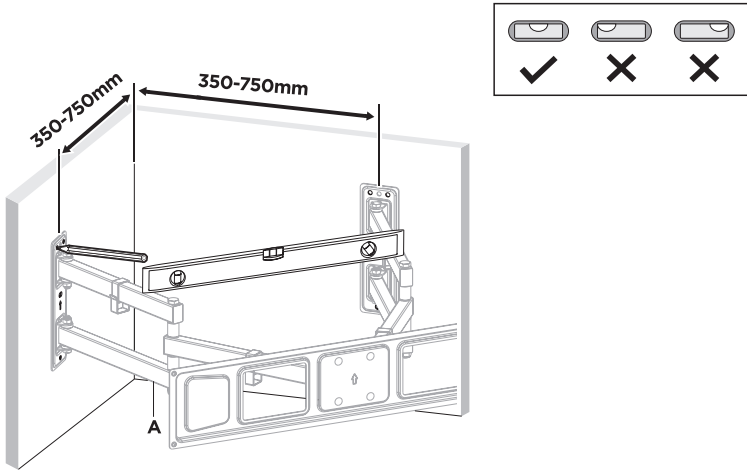

STEP 1 (Continued)

OPTION B: Concrete/Brick Wall Installation

Use Mount **(A)** to mark mounting holes on the wall. Using a 3/8" (10mm) drill bit, drill holes at least 2.4" (60mm) deep into marked locations. Press Concrete Anchors **(W-B)** into holes, then attach Mount **(A)** to wall using ST6.3x55 Screws **(W-A)** with Washers **(W-C)**.