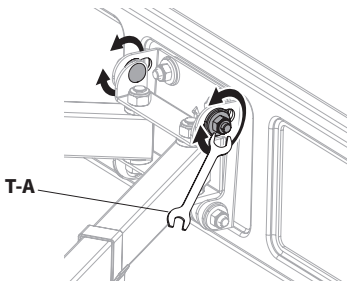

STEP 1 (Continued)

OPTION B: Concrete/Brick Wall Installation

Use Mount **(A)** to mark mounting holes on the wall. Using a 3/8" (10mm) drill bit, drill holes at least 2.4" (60mm) deep into marked locations. Press Concrete Anchors **(W-B)** into holes, then attach Mount **(A)** to wall using ST6.3x55 Screws **(W-A)** with Washers **(W-C)**.

STEP 2

With the TV face down on a flat surface, secure VESA Brackets (**B**) to the TV using Screws (**M-A through M-E**), Washers (**M-F**) and Spacers (**M-G, M-H**).

STEP 3

Hang Vesa Brackets (B) onto Mount (A), and secure by tightening security screws on the underside of VESA Brackets (B) using a phillips screwdriver.

STEP 4

Manage cables using cable clips located on Mount (A).

STEP 5

Use Wrench (T-A) to adjust the tilt and rotation to the desired positions.

Note: Adjust to the desired angle then tighten the screws using the tool as shown, alternating from each screw as you tighten them.