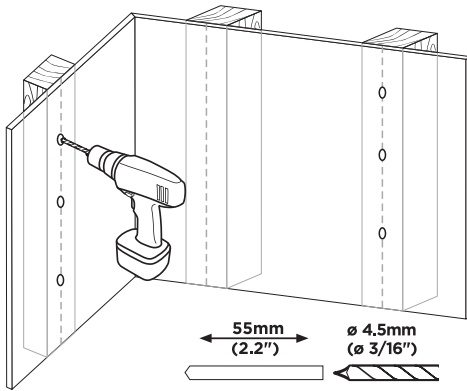

DO NOT EXCEED WEIGHT CAPACITY.

Failure to do so may result in serious injury.

TOOLS NEEDED

Drill

**Phillips
Screwdriver**

Level

Pencil

Stud Finder

ASSEMBLY STEPS

STEP 1

OPTION A: Wood Stud Wall Installation

Use Mount (A) to mark mounting holes on the wall where studs are located. Use of a stud finder and a level is highly recommended. Using a 3/16" (4.5mm) drill bit, drill holes at least 2.2" (55mm) deep into marked locations. Attach mount to wall using ST6.3x55 Screws (W-A) with Washers (W-C).