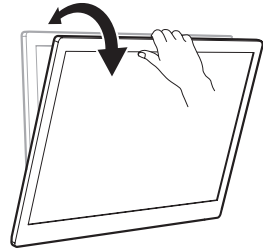

STEP 2

With the TV face down on a flat surface, secure VESA Brackets (**B**) to the TV using Screws (**M-A through M-E**), Washers (**M-F**) and Spacers (**M-G, M-H**).

STEP 3

Hang Vesa Brackets (B) onto Mount (A), and secure by tightening security screws on the underside of VESA Brackets (B) using a phillips screwdriver.

STEP 4

Manage cables using cable clips located on Mount (A).

STEP 5

Use Wrench (T-A) to adjust the tilt and rotation to the desired positions.

Note: Adjust to the desired angle then tighten the screws using the tool as shown, alternating from each screw as you tighten them.