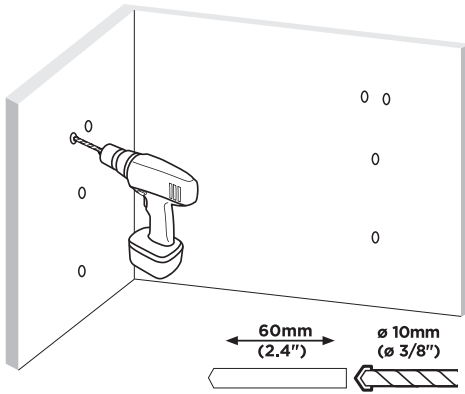

ASSEMBLY STEPS

STEP 1

OPTION A: Wood Stud Wall Installation

Use Mount (A) to mark mounting holes on the wall where studs are located. Use of a stud finder and a level is highly recommended. Using a 3/16" (4.5mm) drill bit, drill holes at least 2.2" (55mm) deep into marked locations. Attach mount to wall using ST6.3x55 Screws (W-A) with Washers (W-C).

STEP 1 (Continued)

OPTION B: Concrete/Brick Wall Installation

Use Mount **(A)** to mark mounting holes on the wall. Using a 3/8" (10mm) drill bit, drill holes at least 2.4" (60mm) deep into marked locations. Press Concrete Anchors **(W-B)** into holes, then attach Mount **(A)** to wall using ST6.3x55 Screws **(W-A)** with Washers **(W-C)**.

STEP 2

With the TV face down on a flat surface, secure VESA Brackets (**B**) to the TV using Screws (**M-A through M-E**), Washers (**M-F**) and Spacers (**M-G, M-H**).

STEP 3

Hang Vesa Brackets (B) onto Mount (A), and secure by tightening security screws on the underside of VESA Brackets (B) using a phillips screwdriver.